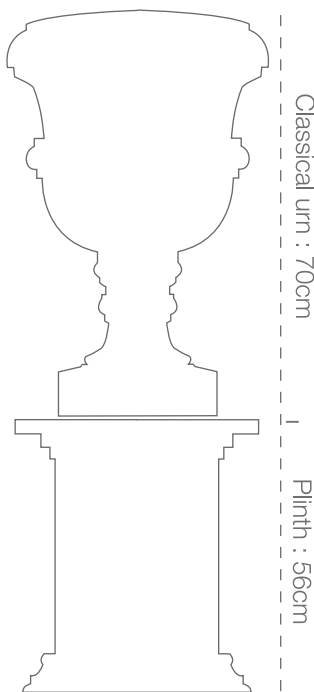

Vase urn - sandstone

Vase urn - white mint sandstone

Chelsea urn and separate plinth

Versailles urn and separate plinth

Clarence urn and separate plinth

Stone orbs, urns and plinths are all available in beige, yellow and white mint, teak and rainbow sandstone.

Available in diameters from 10cm to 60cm+

Contact us on

T 03 329 4754

M 021 321 460

E info@deccan.co.nz

W www.deccan.co.nz

Please note that colours shown here are limited by the print process - we recommend that you view samples before purchasing.