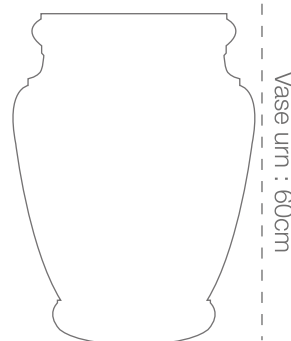

Vase urn - sandstone

Vase urn - white mint sandstone

Chelsea urn and separate plinth

Versailles urn and separate plinth

Clarence urn and separate plinth

Stone orbs, urns and plinths are all available in beige, yellow and white mint, teak and rainbow sandstone.

Available in diameters from 10cm to 60cm+

Contact us on

T 03 329 4754

M 021 321 460

E info@deccan.co.nz

W www.deccan.co.nz

Please note that colours shown here are limited by the print process - we recommend that you view samples before purchasing.