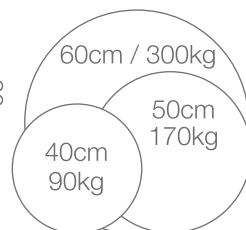

Available in diameters from 10cm to 60cm+

Contact us on

T 03 329 4754

M 021 321 460

E info@deccan.co.nz

W www.deccan.co.nz

Please note that colours shown here are limited by the print process - we recommend that you view samples before purchasing.